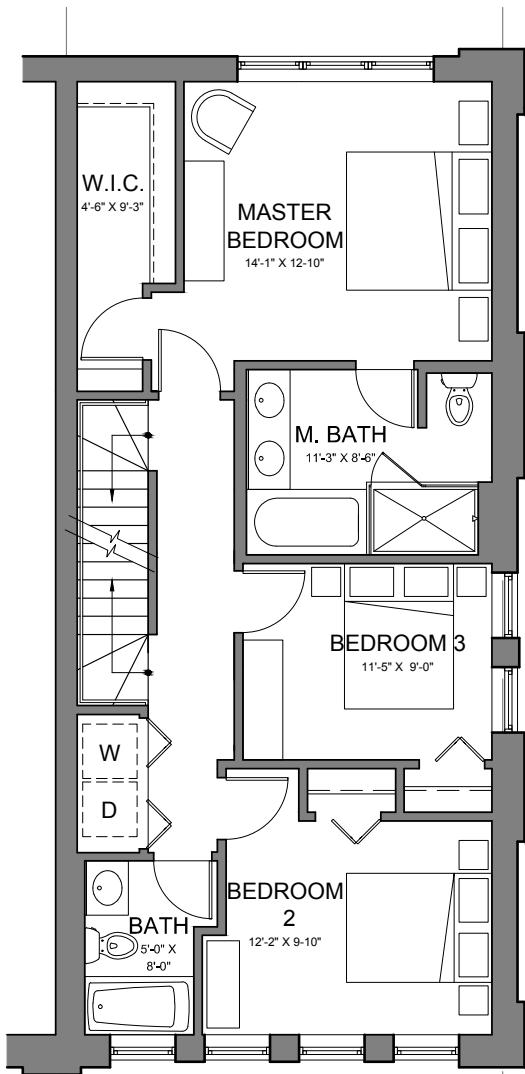

PRAIRIE
COURT

UNIT G

3 BEDS . 3.1 BATHS

3,028 SQ. FT.

THIRD

FOURTH/ROOF