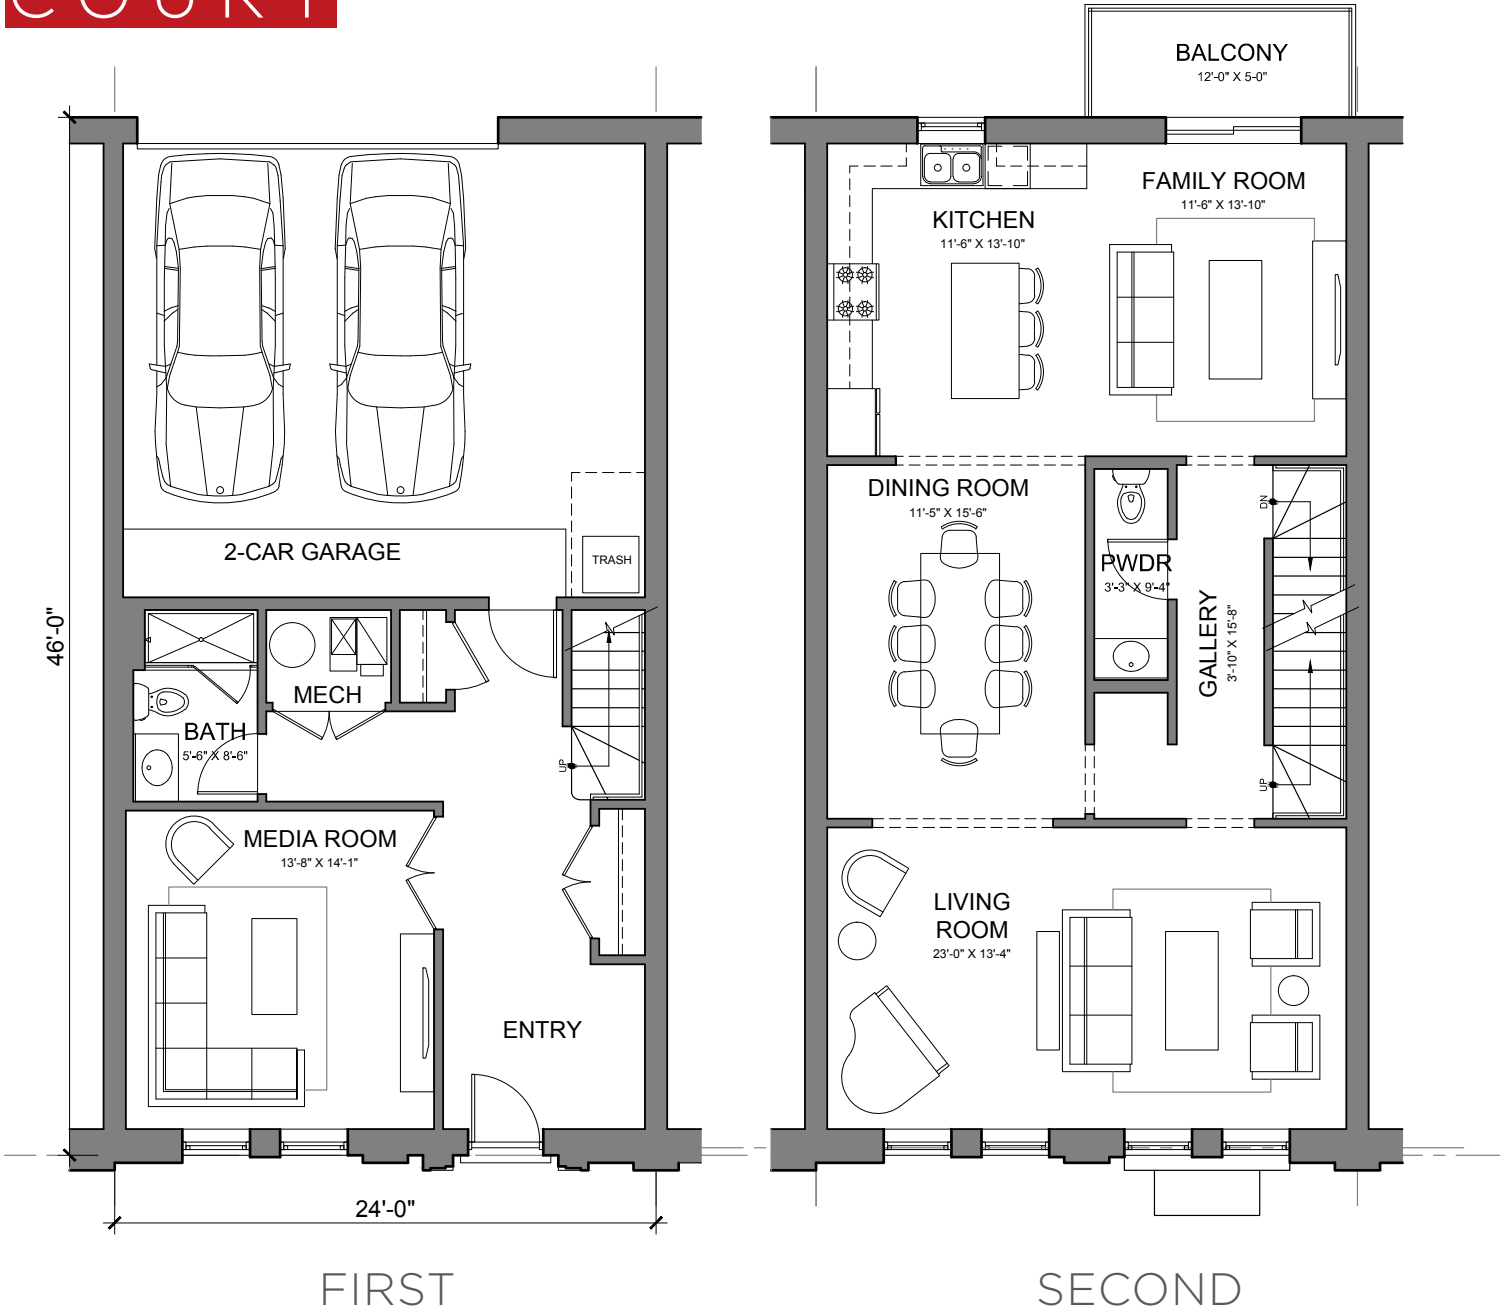

PRAIRIE
COURT

UNIT B

4 BEDS . 4.1 BATHS

4,048 SQ. FT.

THIRD

FOURTH/ROOF