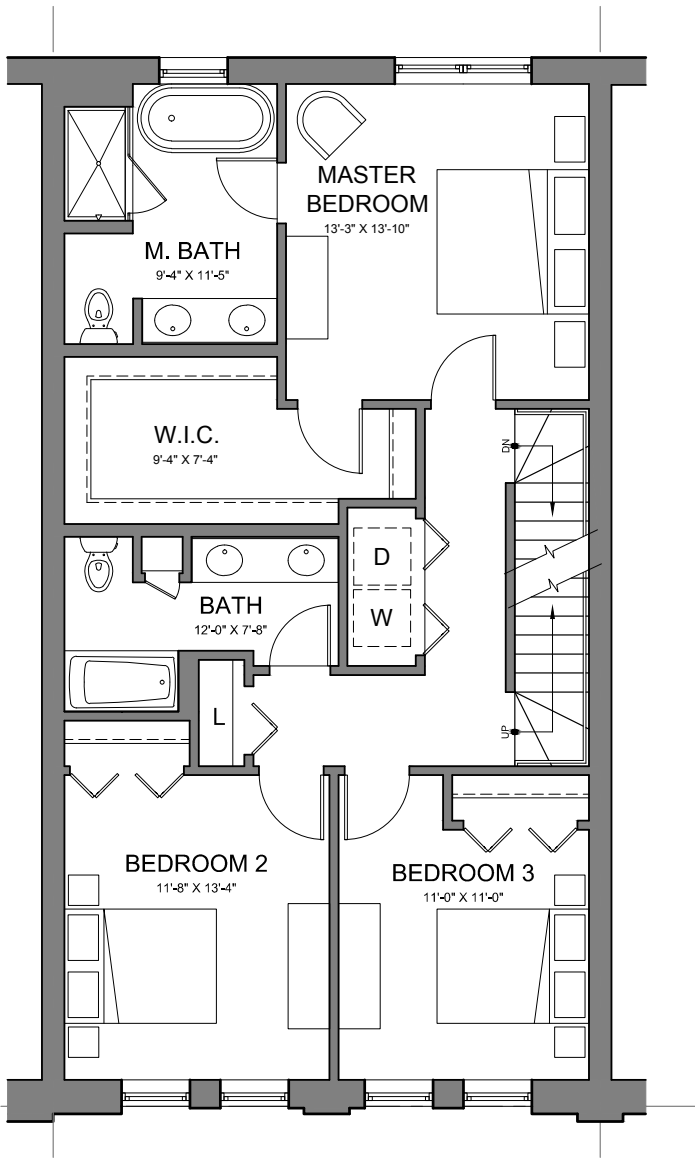

PRAIRIE
COURT

UNIT B

4 BEDS . 4.1 BATHS

4,048 SQ. FT.

THIRD

FOURTH/ROOF