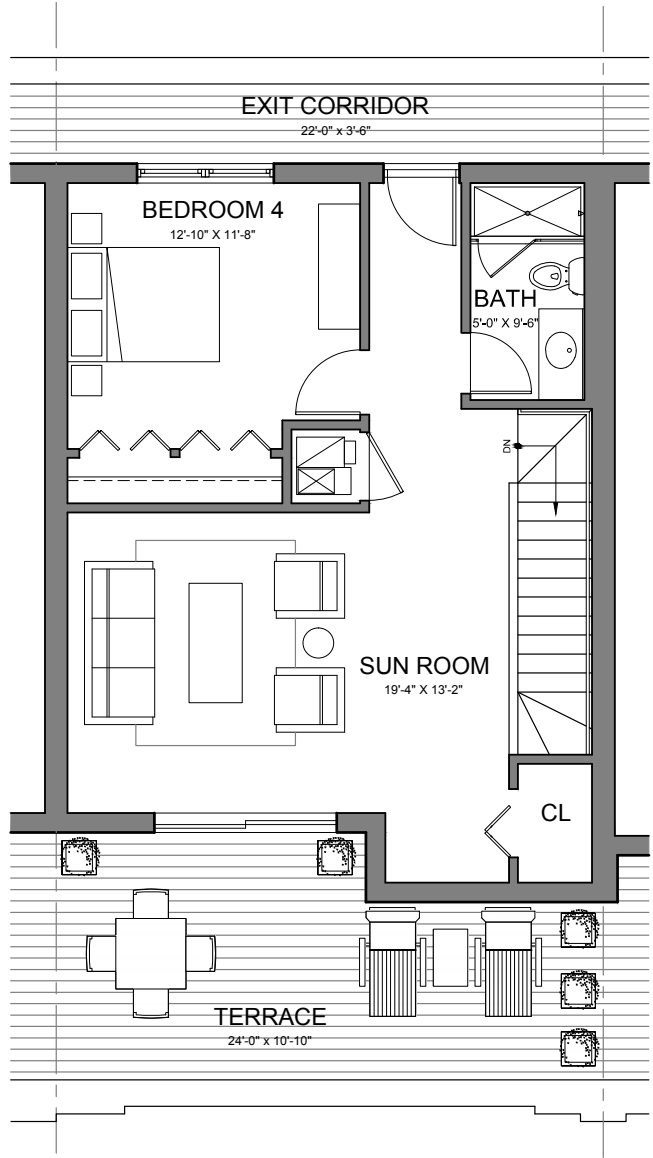

PRAIRIE
COURT

UNIT B

4 BEDS . 4.1 BATHS

4,048 SQ. FT.

THIRD

FOURTH/ROOF